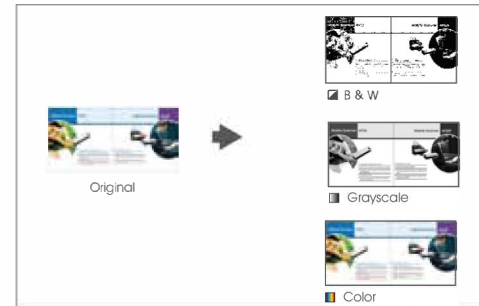

what we have bundled

Avison's Button Manager V2

-Completes your scan with a single step

The Button Manager V2 main screen

Button Manager V2 makes it easy for you to scan and send your image to your favorite destinations with a press one button. Now the new version comes with an innovative feature to let you scan and automatically upload the scanned document to popular cloud repositories such as Google Docs, Microsoft SharePoint, or FTP. In addition, the iScan feature allows you to insert the scanned image or recognized text after optional OCR (Optical Character Recognition) process to your text editor such as Microsoft Word to get your job done easily and quickly.

Advanced TWAIN Driver

Avison's easy-to-use TWAIN driver provides various useful features such as auto color detection, color matching, to enhance your image quality and improve your productivity.

Color Matching

Use the default parameters (ICC profile) to get the accurate colors of your pictures.

With color adjustment

Without color adjustment

Multi-stream

Scan one image and show 2~3 images in different image modes in one time.

Invert / Mirror

Invert: Reverse the brightness and the colors in the image.

Mirror: Reverse the right and left side of your image.

Color Drop Out

Not only R/G/B 3 channel color drop out, but any specific color can be selected as a color filter.