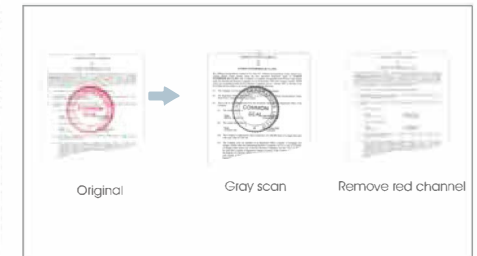

what we have bundled

Avison's Button Manager V2

-Completes your scan with a single step

The Button Manager V2 main screen

Button Manager V2 makes it easy for you to scan and send your image to your favorite destinations with a press one button. Now the new version comes with an innovative feature to let you scan and automatically upload the scanned document to popular cloud repositories such as Google Docs, Microsoft SharePoint, or FTP. In addition, the iScan feature allows you to insert the scanned image or recognized text after optional OCR (Optical Character Recognition) process to your text editor such as Microsoft Word to get your job done easily and quickly.

Use the default parameters (ICC profile) to get the accurate colors of your pictures.

With color adjustment

Without color adjustment

Multi-stream

Scan one image and show 2~3 images in different image modes in one time.

Invert / Mirror

Invert: Reverse the brightness and the colors in the image.

Mirror: Reverse the right and left side of your image.

Color Drop Out

Not only R/G/B 3 channel color drop out, but any specific color can be selected as a color filter.