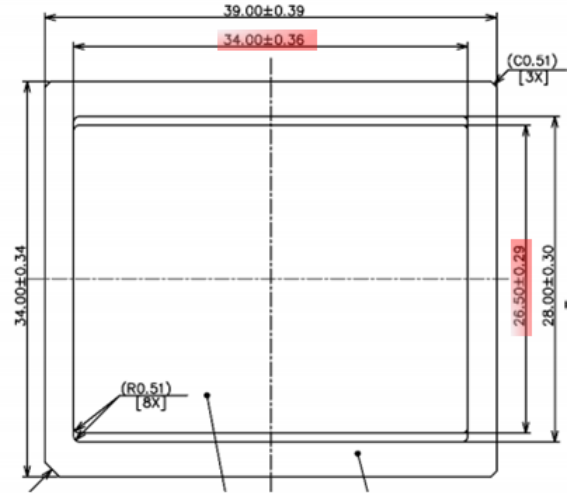

EXPLANATION OF MACHCAM 71 PIXEL SIZE

The advertised pixel size is 10000*7096 active pixels on a 3.1um (micrometer) pitch.

Sensor window

34mm x 26.50mm

Active area

Horizontal: $(15.5 * 2) = 31\text{mm}$
 Vertical: $(11 * 2) = 22\text{mm}$

Sensor window/Active area

The window size fits the full frame measurements; the active area does not

Image credit: CMOSIS

For more information, call (240) 215-0224 or email rich@thecrowleycompany.com