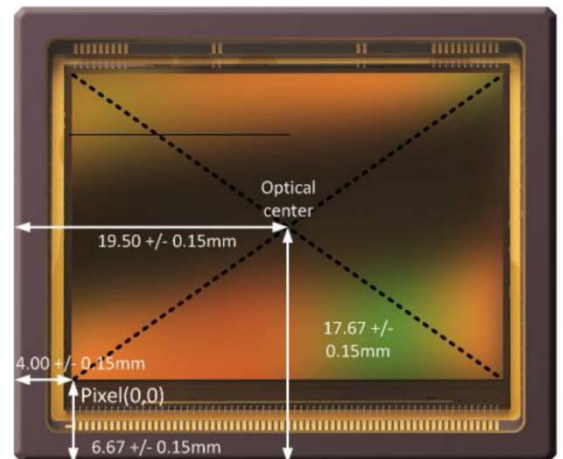

EXPLANATION OF MACHCAM 71 PIXEL SIZE

The advertised pixel size is 10000*7096 active pixels on a 3.1um (micrometer) pitch.

Sensor window

34mm x 26.50mm

Active area

Horizontal: $(15.5 * 2) = 31\text{mm}$
 Vertical: $(11 * 2) = 22\text{mm}$

Sensor window/Active area

The window size fits the full frame measurements; the active area does not

Image credit: CMOSIS

For more information, call (240) 215-0224 or email rich@thecrowleycompany.com