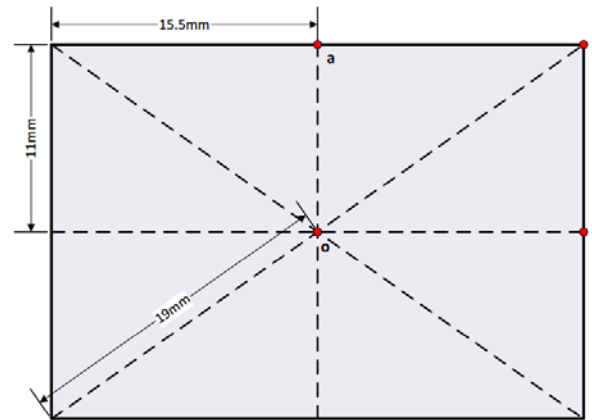

EXPLANATION OF MACHCAM 71 PIXEL SIZE

The advertised pixel size is 10000*7096 active pixels on a 3.1um (micrometer) pitch.

Sensor window

34mm x 26.50mm

Active area

Horizontal: $(15.5 * 2) = 31\text{mm}$
 Vertical: $(11 * 2) = 22\text{mm}$

Sensor window/Active area

The window size fits the full frame measurements; the active area does not

Image credit: CMOSIS

For more information, call (240) 215-0224 or email rich@thecrowleycompany.com