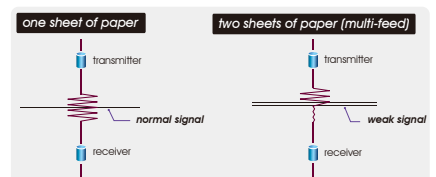

Earth-Friendly LED Technology

The AV188 delivers high throughput and outstanding performance. However, it is earth-friendly at the same time. The LED technology requires no warm up time and

is lower power consumption without generating mercury vapor as other traditional scanners using the CCFL (cold cathode fluorescent lamp) technology.

Friction Roller Technology Enhances Feeding Reliability

Equipped with the innovative reverse roller technology for advanced paper separation, the AV188 delivers outstanding feeding reliability for an even a wider variety of document types and weights.

Ultrasonic Multi-Feed Detection

With the built-in ultrasonic multi-feed detection capability, the scanner allows you to set overlapped paper by detecting paper thickness between documents. When multi-feed is detected a warning message will be prompted.