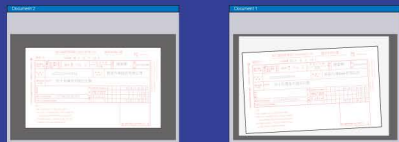

ScanQ Mobile Scanner

**PDF
JPG**
Color

**Support
32GB**
SD Card

Include

MicroSD Card

**Max.
1200**
dpi

**Built-in
128MB**
Memory

Battery

Powered

Speed
8sec.
Color Mode

Long page
36"
300 dpi

Include
OCR
Software

InstantScan — scanning begins as soon as you insert the page

Ultralight, portable scanner

No computer required to scan!

Direct save images in JPEG/PDF file format up to 1200dpi

Save images direct to SD card

Scan to cloud with PaperPort SE 14 and better OCR accuracy

PAPERPORT SE 14

Automatically straightens a image and crop according to actual paper sizes.

Powered by Li-ion Battery
Battery life: 200

CROWLEY
DIGITAL PRESERVATION SOLUTIONS

240.215.0224 U.S.
www.thecrowleycompany.com

Join Us! @crowleystars