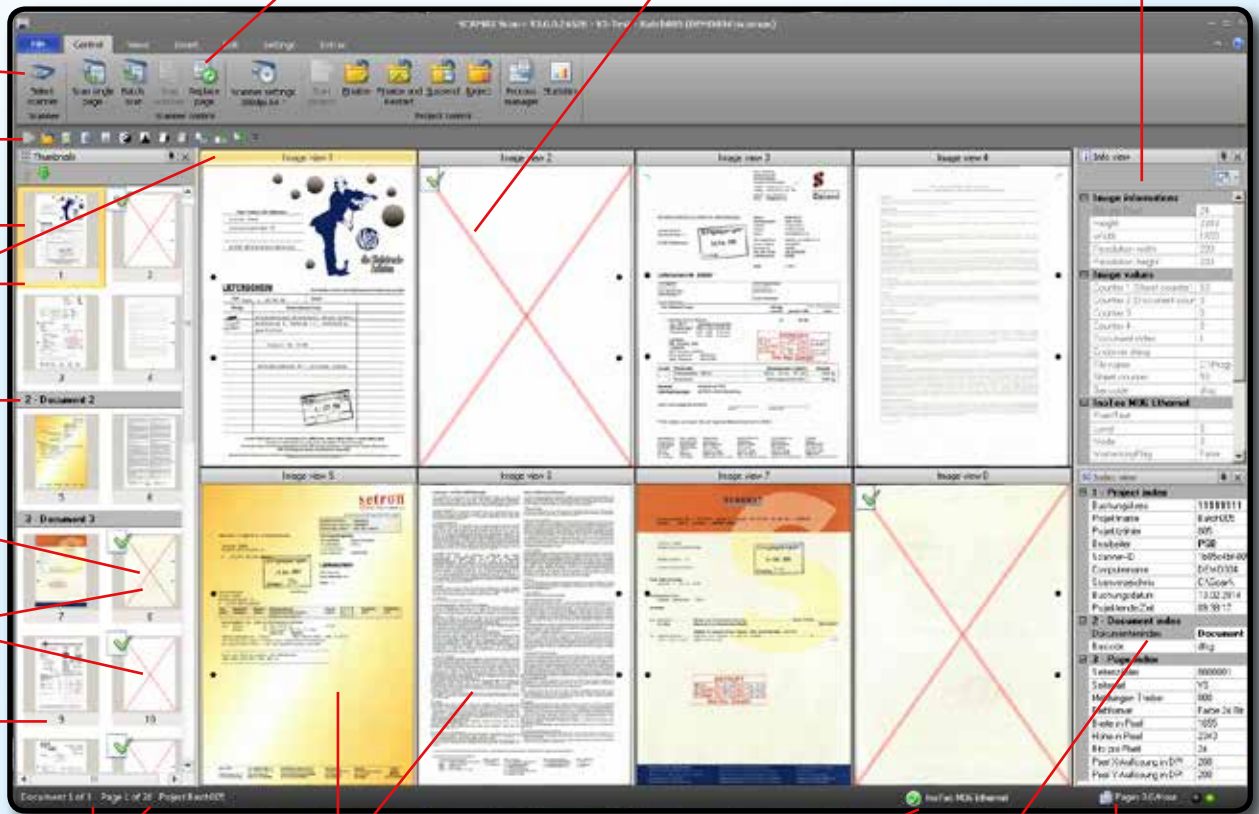

SCAMAX[®] scan+

Version 3

Easy understandable icons

Deletion marker

Info view

Tool bar

Shortcut bar

Thumbnail view

Shows marked pages

Document separation

Blank page detection

Deletion marker

Page counter

Document and page counter

Image View

Scanner status

Features:

	SCAMAX [®] scan	SCAMAX [®] scan+
Batch scan	●	●
Single scan	●	●
Dual- / Multi-Stream	●	●
Configurable project templates	up to 2	unlimited
Im-/Export manager for templates	●	●
Supports hotkeys	●	●
Thumbnail view / Tree view	●	●
Shows up to ... pages on the screen	2	8
Free updates ⁽¹⁾	●	●
Process manager for the export	●	●
Document separation via patch-/barcode and counter	●	●
Document separation via OCR, blank page or manually	●	●
Character recognition OCR	●	●
Blank page detection	●	●
Deletion marker	●	●

⁽¹⁾ for all sub versions of V3

Features:

	SCAMAX [®] scan	SCAMAX [®] scan+
Docking windows	●	●
Supports scanner counter	●	●
Export as TIF, Multipage-TIF, JPEG	●	●
Export as PDF/A and many more*	●	●
Output index-/TXT-/XML files	●	●
Output to DM and ECM systems	●	●
Statistic module	●	●
Barcode recognition**	●	●
2D Barcode engine (QR Code, PDF 417, Data Matrix)	●	●
Fills index fields by using barcode, OCR or manually	●	●
Manually image correction (after scan)	●	●
Additional binarisation (after scan)	●	●
Additional stream change to grey and bitonal image	●	●