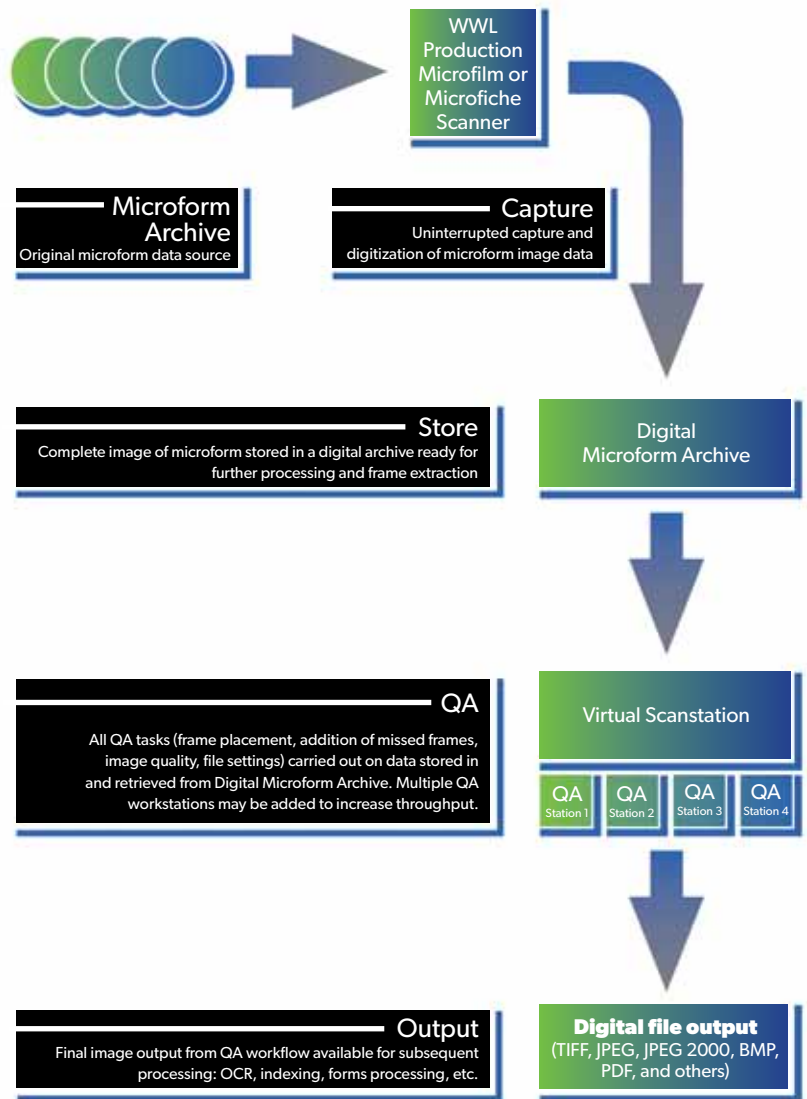

7700 and 8800 Series VIRTUAL SCANSTATION FOR FICHE AND FILM

MAXIMUM PRODUCTIVITY.
MINIMUM EFFORT.

Complete QA. Minimum Effort.

By separating the capture function from the quality assurance (QA) routine, Virtual Scanstation optimizes the creation of digital images from microform. Flexible enough to integrate with existing workflows, Virtual Scanstation provides a powerful toolkit that allows every image scanned from microform to be checked and adjusted before creating the final saved image and without impacting the capture throughput. This scalable solution enables the speed of the scanner to be maximized at all times, while the throughput of the QA process is adjusted quickly and easily according to demand.

CROWLEY

The easier, simpler,
better way to scan

VIRTUAL SCANSTATION for the 7700 Microfiche and 8800 Microfilm Series

Ever been asked to improve an image from a microfiche or roll of film that has already been scanned? Ever had to check that every image has been saved correctly from the original source? Ever wanted to improve the productivity of your rollfilm or microfiche scanner?

Designed exclusively for use with the Wicks and Wilson range of production microfilm and microfiche scanners, Virtual Scanstation is an offline QA software tool that enables you to do the above and more.

Rev 03/13

The flexibility of the system means that Virtual Scanstation can also be used to facilitate re-scans of images identified by other processes as requiring additional steps without having to access the original source.