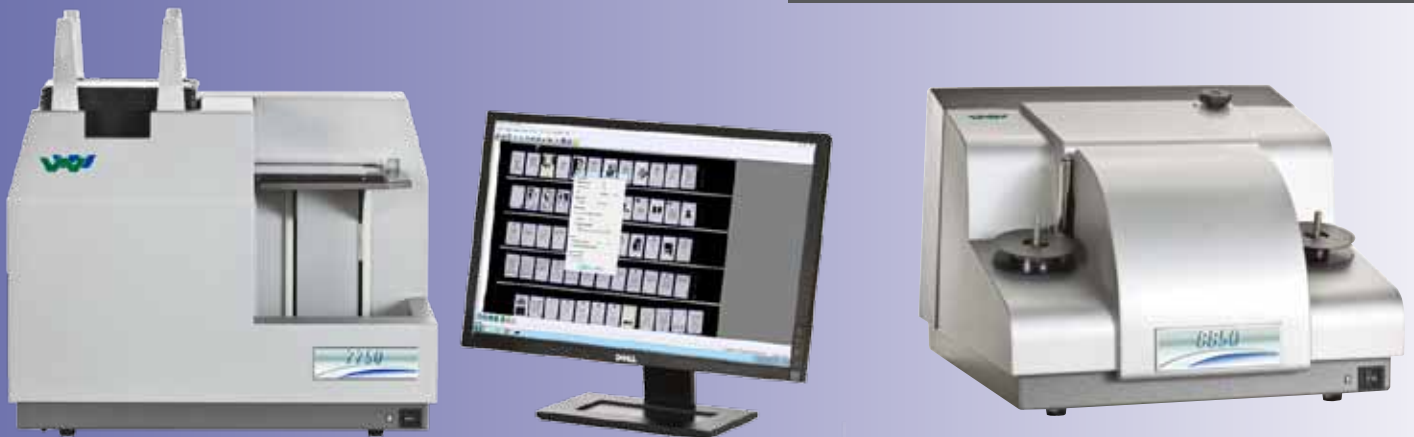

7700 and 8800 Series VIRTUAL SCANSTATION FOR FICHE AND FILM

MAXIMUM PRODUCTIVITY.
MINIMUM EFFORT.

Complete QA. Minimum Effort.

By separating the capture function from the quality assurance (QA) routine, Virtual Scanstation optimizes the creation of digital images from microform. Flexible enough to integrate with existing workflows, Virtual Scanstation provides a powerful toolkit that allows every image scanned from microform to be checked and adjusted before creating the final saved image and without impacting the capture throughput. This scalable solution enables the speed of the scanner to be maximized at all times, while the throughput of the QA process is adjusted quickly and easily according to demand.

CROWLEY

The easier, simpler,
better way to scan

VIRTUAL SCANSTATION for the 7700 Microfiche and 8800 Microfilm Series

Ever been asked to improve an image from a microfiche or roll of film that has already been scanned? Ever had to check that every image has been saved correctly from the original source? Ever wanted to improve the productivity of your rollfilm or microfiche scanner?

Designed exclusively for use with the Wicks and Wilson range of production microfilm and microfiche scanners, Virtual Scanstation is an offline QA software tool that enables you to do the above and more.