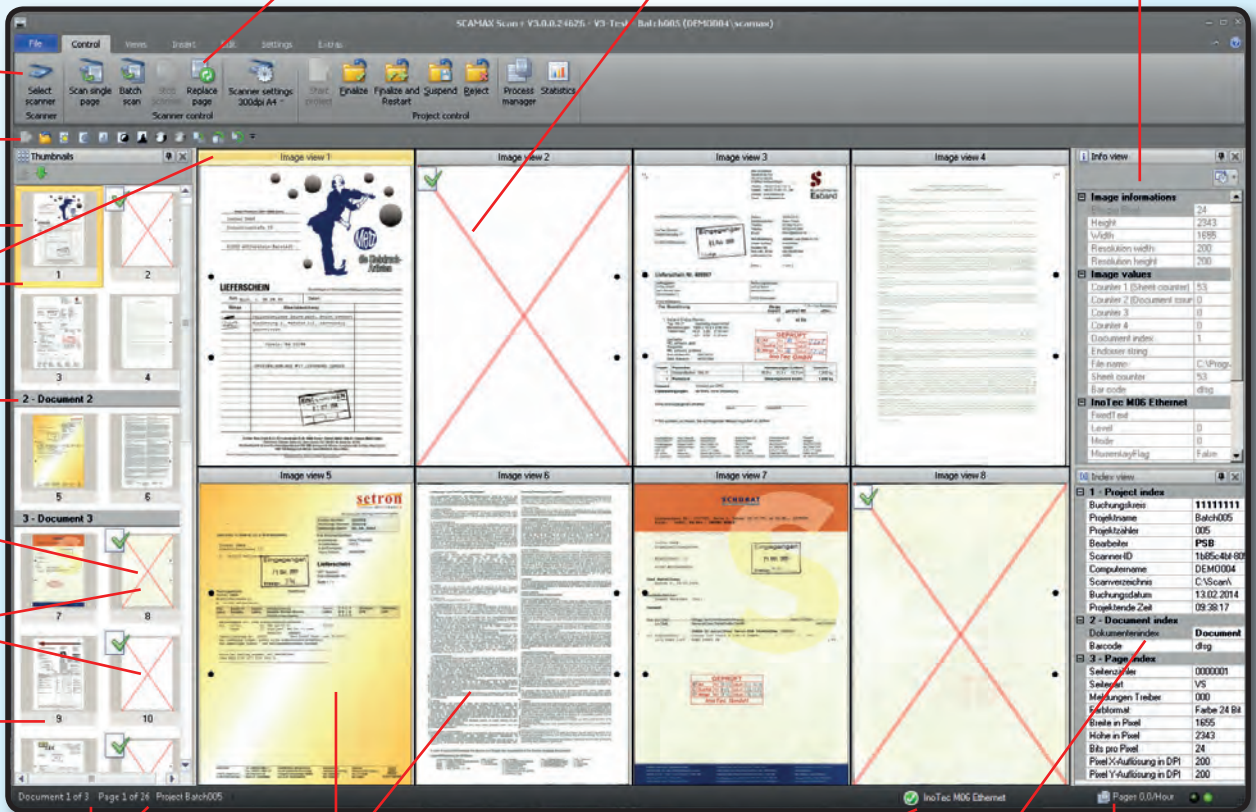

SCAMAX® scan+

Version 3

Easy understandable icons

Deletion marker

Info view

Tool bar

Shortcut bar

Thumbnail view

Shows marked pages

Document separation

Blank page detection

Deletion marker

Page counter

Document and page counter

Image View

Scanner status

Index view

Throughput view

Scan client for SCAMAX® document scanner

SCAMAX® scan

Free basic scan client for SCAMAX® document scanner.

SCAMAX® scan+

Advanced scan client with image processing and extended functions. Fee required license, free evaluation version available for 30 days.

Features:

	SCAMAX® scan	SCAMAX® scan+
Batch scan	●	●
Single scan	●	●
Dual- / Multi-Stream	●	●
Configurable project templates	up to 2	unlimited
Im-/Export manager for templates	●	●
Supports hotkeys	●	●
Thumbnail view / Tree view	●	●
Shows up to ... pages on the screen	2	8
Free updates⁽¹⁾	●	●
Process manager for the export	●	●
Document separation via patch-/barcode and counter	●	●
Document separation via OCR, blank page or manually	●	●
Character recognition OCR	●	●
Blank page detection	●	●
Deletion marker	●	●

⁽¹⁾ for all sub versions of V3

Features:

	SCAMAX® scan	SCAMAX® scan+
Docking windows	●	●
Supports scanner counter	●	●
Export as TIF, Multipage-TIF, JPEG	●	●
Export as PDF/A and many more*	●	●
Output index-/TXT-/XML files	●	●
Output to DM and ECM systems	●	●
Statistic module	●	●
Barcode recognition**	●	●
2D Barcode engine (QR Code, PDF 417, Data Matrix)	●	●
Fills index fields by using barcode, OCR or manually	●	●
Manually image correction (after scan)	●	●
Additional binarisation (after scan)	●	●
Additional stream change to grey and bitonal image	●	●

*= BMP, GIF, J2K, JP2, JPG, PDF/A, PNG, PNM, PSD, TGA, TIF, WMF

**= Codabar, Code 128, Code 32, Code 39, Code 93, Data Matrix, EAN 13, EAN 8, Interleaved 2/5, Patchcode, PDF417, Postnet, Plus 2, Plus 5, QR Code, UPCA, UPEC E

Hardware requirements:

Minimum: Intel Core i5, 2 GB RAM, Grafic card with 256 MB RAM, 2 GB of free space on HDD

Recommended: Intel Core i7, 8 GB RAM, Grafic card with 1 GB RAM, 2 GB of free space in HDD, SSD HDD

Supported OS: Windows 7 / 8.x / 10